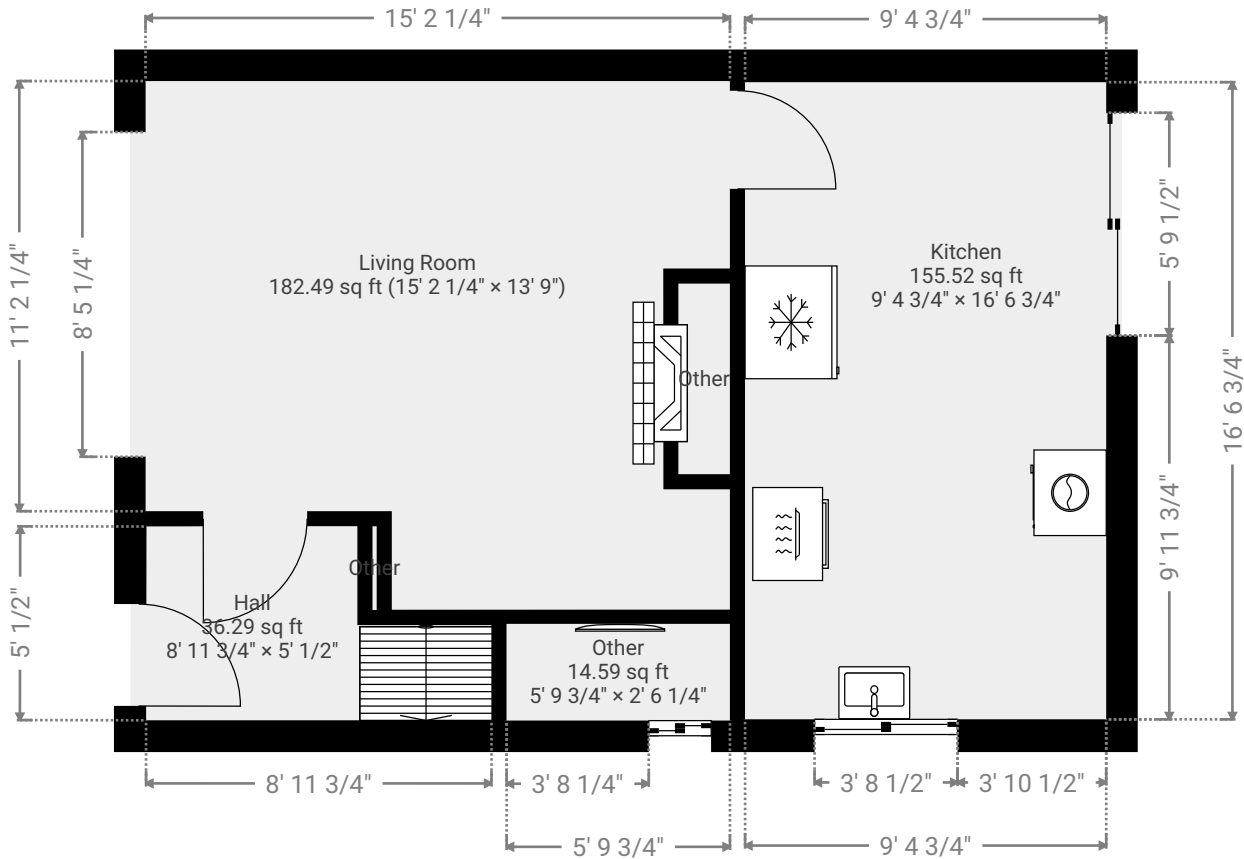

▼ Ground Floor

TOTAL AREA: 395.54 sq ft • LIVING AREA: 395.54 sq ft • ROOMS: 6

▼ 1st Floor

TOTAL AREA: 387.07 sq ft • LIVING AREA: 387.07 sq ft • ROOMS: 6

▼ 2nd Floor

TOTAL AREA: 188.59 sq ft • LIVING AREA: 0.00 sq ft • ROOMS: 1