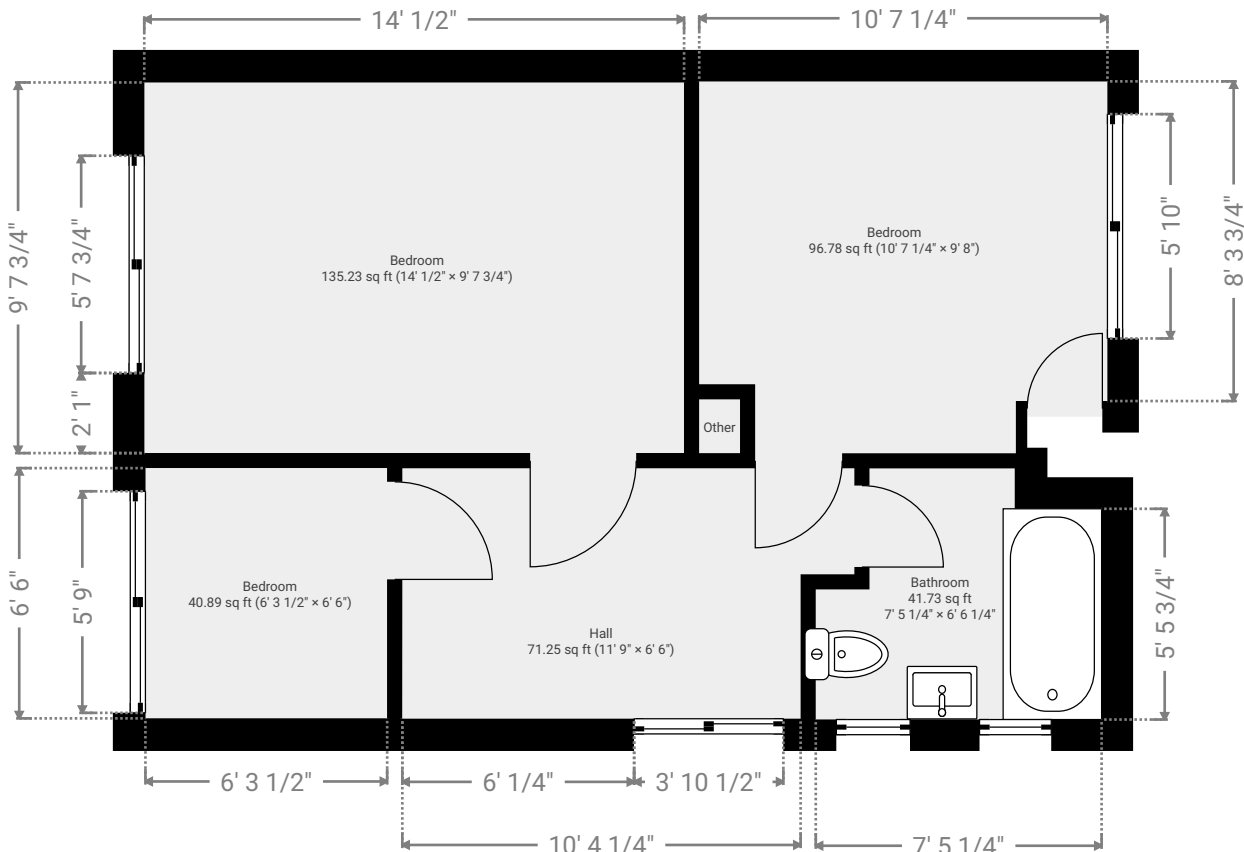

▼ Ground Floor

TOTAL AREA: 395.54 sq ft • LIVING AREA: 395.54 sq ft • ROOMS: 6

▼ 1st Floor

TOTAL AREA: 387.07 sq ft • LIVING AREA: 387.07 sq ft • ROOMS: 6

▼ 2nd Floor

TOTAL AREA: 188.59 sq ft • LIVING AREA: 0.00 sq ft • ROOMS: 1